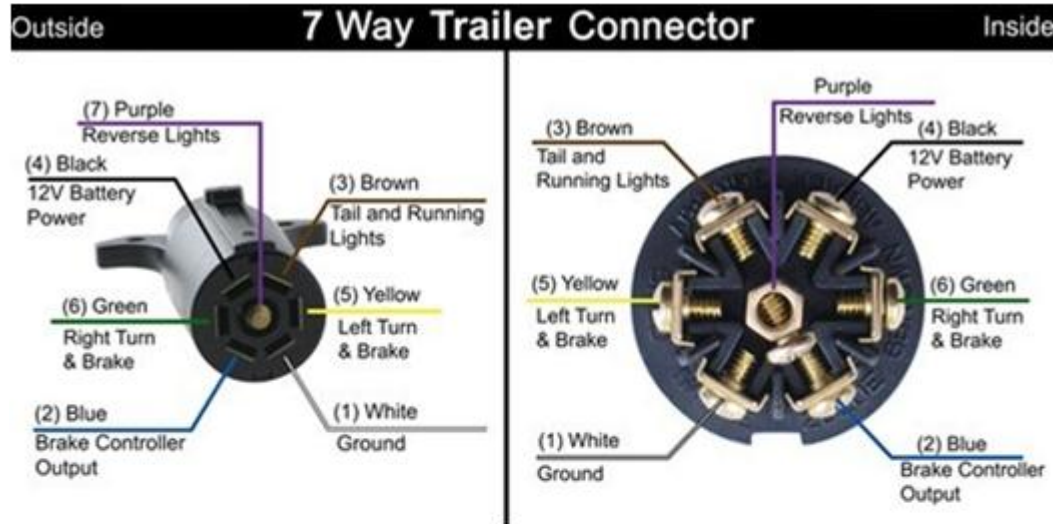

Issues:
 Entry/Porch/Step Lights
 Baggage Lights
 Slide Controls (Direct from Bat)
 Outside Scare Lights

SIZE	FSCM NO	DWG NO	REV
SCALE	1 : 1	SHEET	2 OF 8

110 Circuit Breaker Listing

Fuse Number	Size (Amps)	Purpose
1	15	Washer Plug (Bottom)
2	15	Dryer Plug (Top) - Inverter/Fridge (Inside)
3	15	Central Vac
4	20	Fireplace - Entertainment Center
5	15	GFI - All Plugs
6	20	Front A/C
7	50	Main Breaker
8	50	Main Breaker
9	20	Power Converter (PD9260)
10	20	Rear A/C
11	15	Water Heater - Ceiling Fan
12	20	Microwave
13	N/A	Not Used
14	N/A	Not Used

SIZE	FSCM NO	DWG NO	REV
SCALE	1 : 1	SHEET	3 OF 8

WFCO Dist. Panel

SIZE	FSCM NO	DWG NO	REV
SCALE	1 : 1	SHEET	4 OF 8

Tow Vehicle/Trailer Connector

SIZE	FSCM NO	DWG NO	REV
SCALE	1 : 1	SHEET	5 OF 8

Lippert Level UP Systems