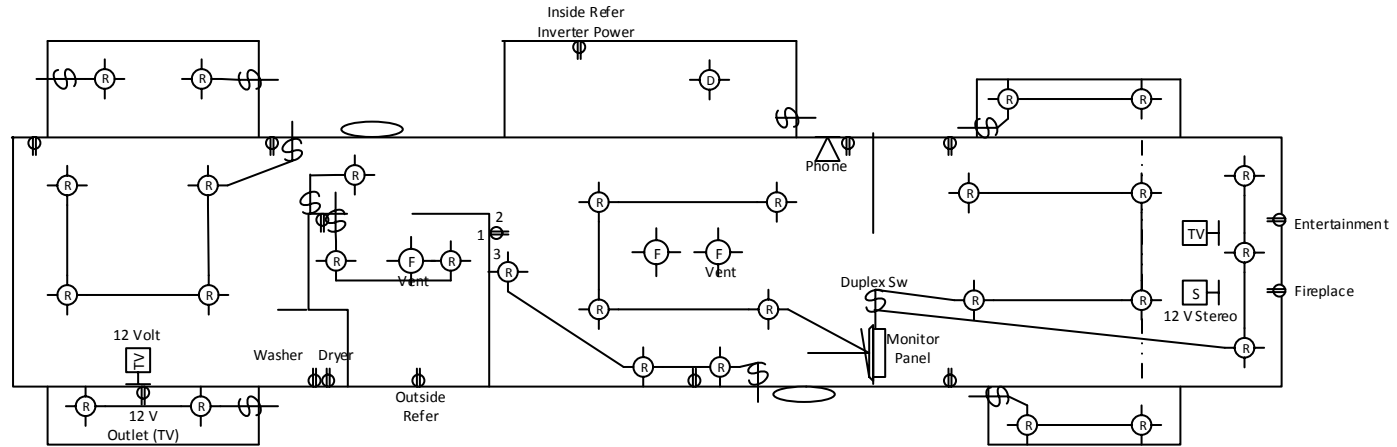

Issues:
 Entry/Porch/Step Lights
 Baggage Lights
 Slide Controls (Direct from Bat)
 Outside Scare Lights

SIZE	FSCM NO	DWG NO	REV
SCALE	1 : 1	SHEET	2 OF 8

110 Circuit Breaker Listing

Fuse Number	Size (Amps)	Purpose
1	15	Washer Plug (Bottom)
2	15	Dryer Plug (Top) - Inverter/Fridge (Inside)
3	15	Central Vac
4	20	Fireplace - Entertainment Center
5	15	GFI - All Plugs
6	20	Front A/C
7	50	Main Breaker
8	50	Main Breaker
9	20	Power Converter (PD9260)
10	20	Rear A/C
11	15	Water Heater - Ceiling Fan
12	20	Microwave
13	N/A	Not Used
14	N/A	Not Used

SIZE	FSCM NO	DWG NO	REV
SCALE	1 : 1	SHEET	3 OF 8

WFCO Dist. Panel

SIZE	FSCM NO	DWG NO	REV
SCALE	1 : 1	SHEET	4 OF 8

Tow Vehicle/Trailer Connector

SIZE	FSCM NO	DWG NO	REV
SCALE	1 : 1	SHEET	5 OF 8

Lippert Level UP Systems

SIZE	FSCM NO	DWG NO	REV
SCALE	1 : 1	SHEET	6 OF 8

Indoor Lighting and Electrical

- Surface Mounted LED Lights
 - Fantastic-Vent Fans
 - Ceiling Fan w/Light (110)
 - Switch Locations
 - Outlets – 110 Unless Specified
- 1 Fantastic-Vent Thermostat
 - 2 Dometic 2-Zone Thermostat (Heat & A/C)
 - 3 Fantastic-Vent Thermostat