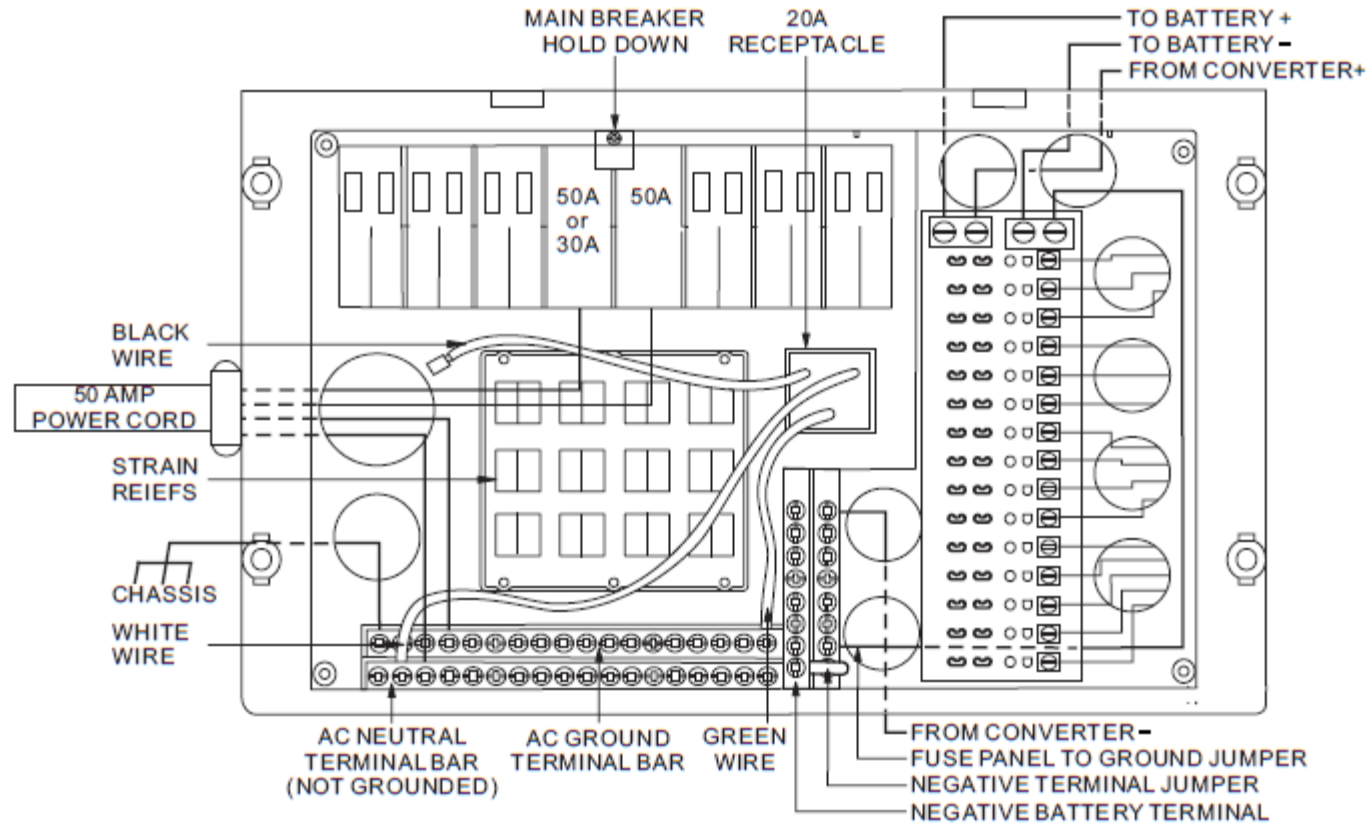

Issues:
 Entry/Porch/Step Lights
 Baggage Lights
 Slide Controls (Direct from Bat)
 Outside Scare Lights

SIZE	FSCM NO	DWG NO	REV
SCALE	1 : 1	SHEET	2 OF 8

110 Circuit Breaker Listing

Fuse Number	Size (Amps)	Purpose
1	15	Washer Plug (Bottom)
2	15	Dryer Plug (Top) - Inverter/Fridge (Inside)
3	15	Central Vac
4	20	Fireplace - Entertainment Center
5	15	GFI - All Plugs
6	20	Front A/C
7	50	Main Breaker
8	50	Main Breaker
9	20	Power Converter (PD9260)
10	20	Rear A/C
11	15	Water Heater - Ceiling Fan
12	20	Microwave
13	N/A	Not Used
14	N/A	Not Used

SIZE	FSCM NO	DWG NO	REV
SCALE	1 : 1	SHEET	3 OF 8

WFCO Dist. Panel

SIZE	FSCM NO	DWG NO	REV
SCALE	1 : 1	SHEET	4 OF 8

Tow Vehicle/Trailer Connector

SIZE	FSCM NO	DWG NO	REV
SCALE	1 : 1	SHEET	5 OF 8

Lippert Level UP Systems