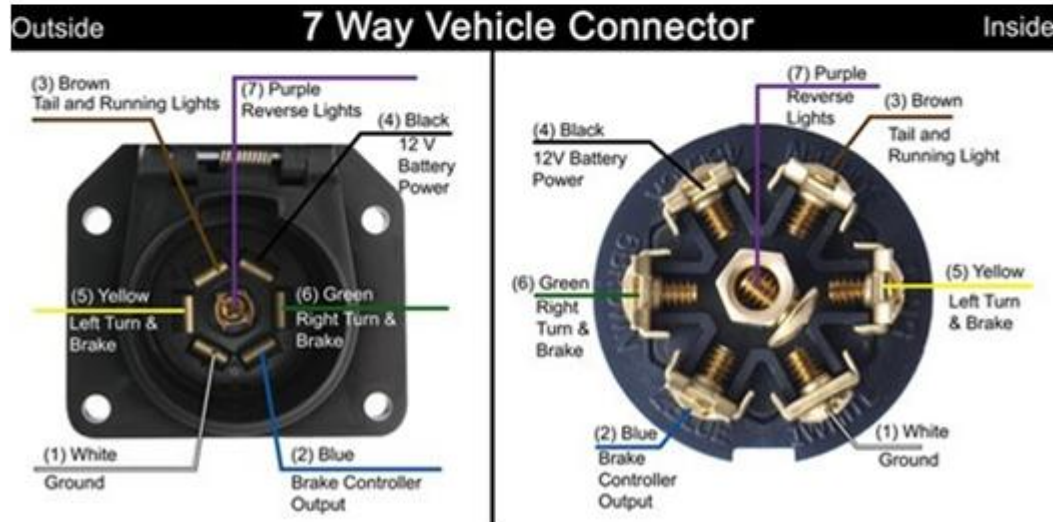

Issues:
 Entry/Porch/Step Lights
 Baggage Lights
 Slide Controls (Direct from Bat)
 Outside Scare Lights

SIZE	FSCM NO	DWG NO	REV
SCALE	1 : 1	SHEET	2 OF 8

110 Circuit Breaker Listing

Fuse Number	Size (Amps)	Purpose
1	15	Washer Plug (Bottom)
2	15	Dryer Plug (Top) - Inverter/Fridge (Inside)
3	15	Central Vac
4	20	Fireplace - Entertainment Center
5	15	GFI - All Plugs
6	20	Front A/C
7	50	Main Breaker
8	50	Main Breaker
9	20	Power Converter (PD9260)
10	20	Rear A/C
11	15	Water Heater - Ceiling Fan
12	20	Microwave
13	N/A	Not Used
14	N/A	Not Used

SIZE	FSCM NO	DWG NO	REV
SCALE	1 : 1	SHEET	3 OF 8

WFCO Dist. Panel

SIZE	FSCM NO	DWG NO	REV
SCALE	1 : 1	SHEET	4 OF 8

Tow Vehicle/Trailer Connector

SIZE	FSCM NO	DWG NO	REV
SCALE	1 : 1	SHEET	5 OF 8

Lippert Level UP Systems