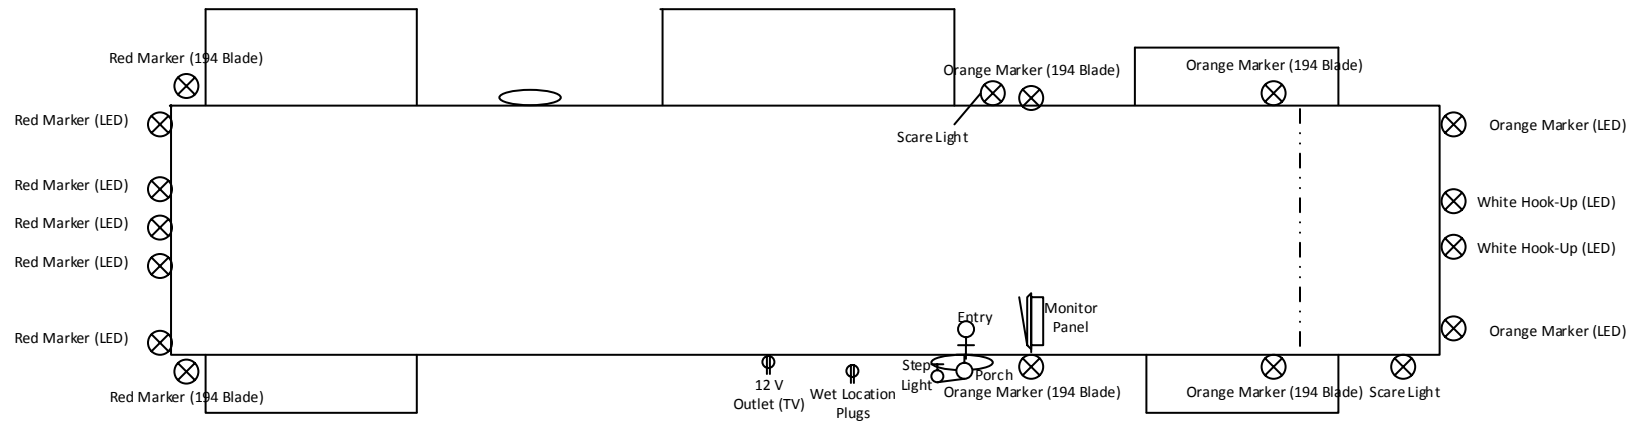

SIZE	FSCM NO	DWG NO	REV
SCALE	1 : 1	SHEET	6 OF 8

Indoor Lighting and Electrical

- Surface Mounted LED Lights
 - Fantastic-Vent Fans
 - Ceiling Fan w/Light (110)
 - Switch Locations
 - Outlets – 110 Unless Specified
- 1 Fantastic-Vent Thermostat
 - 2 Dometic 2-Zone Thermostat (Heat & A/C)
 - 3 Fantastic-Vent Thermostat

SIZE	FSCM NO	DWG NO	RFV
SCALE	1 : 1	SHEET	7 OF 8

Outdoor Lights and Plugs

				⊗
SIZE	FSCM NO	DWG NO	RFV	
SCALE	1 : 1	SHEET	8 OF 8	