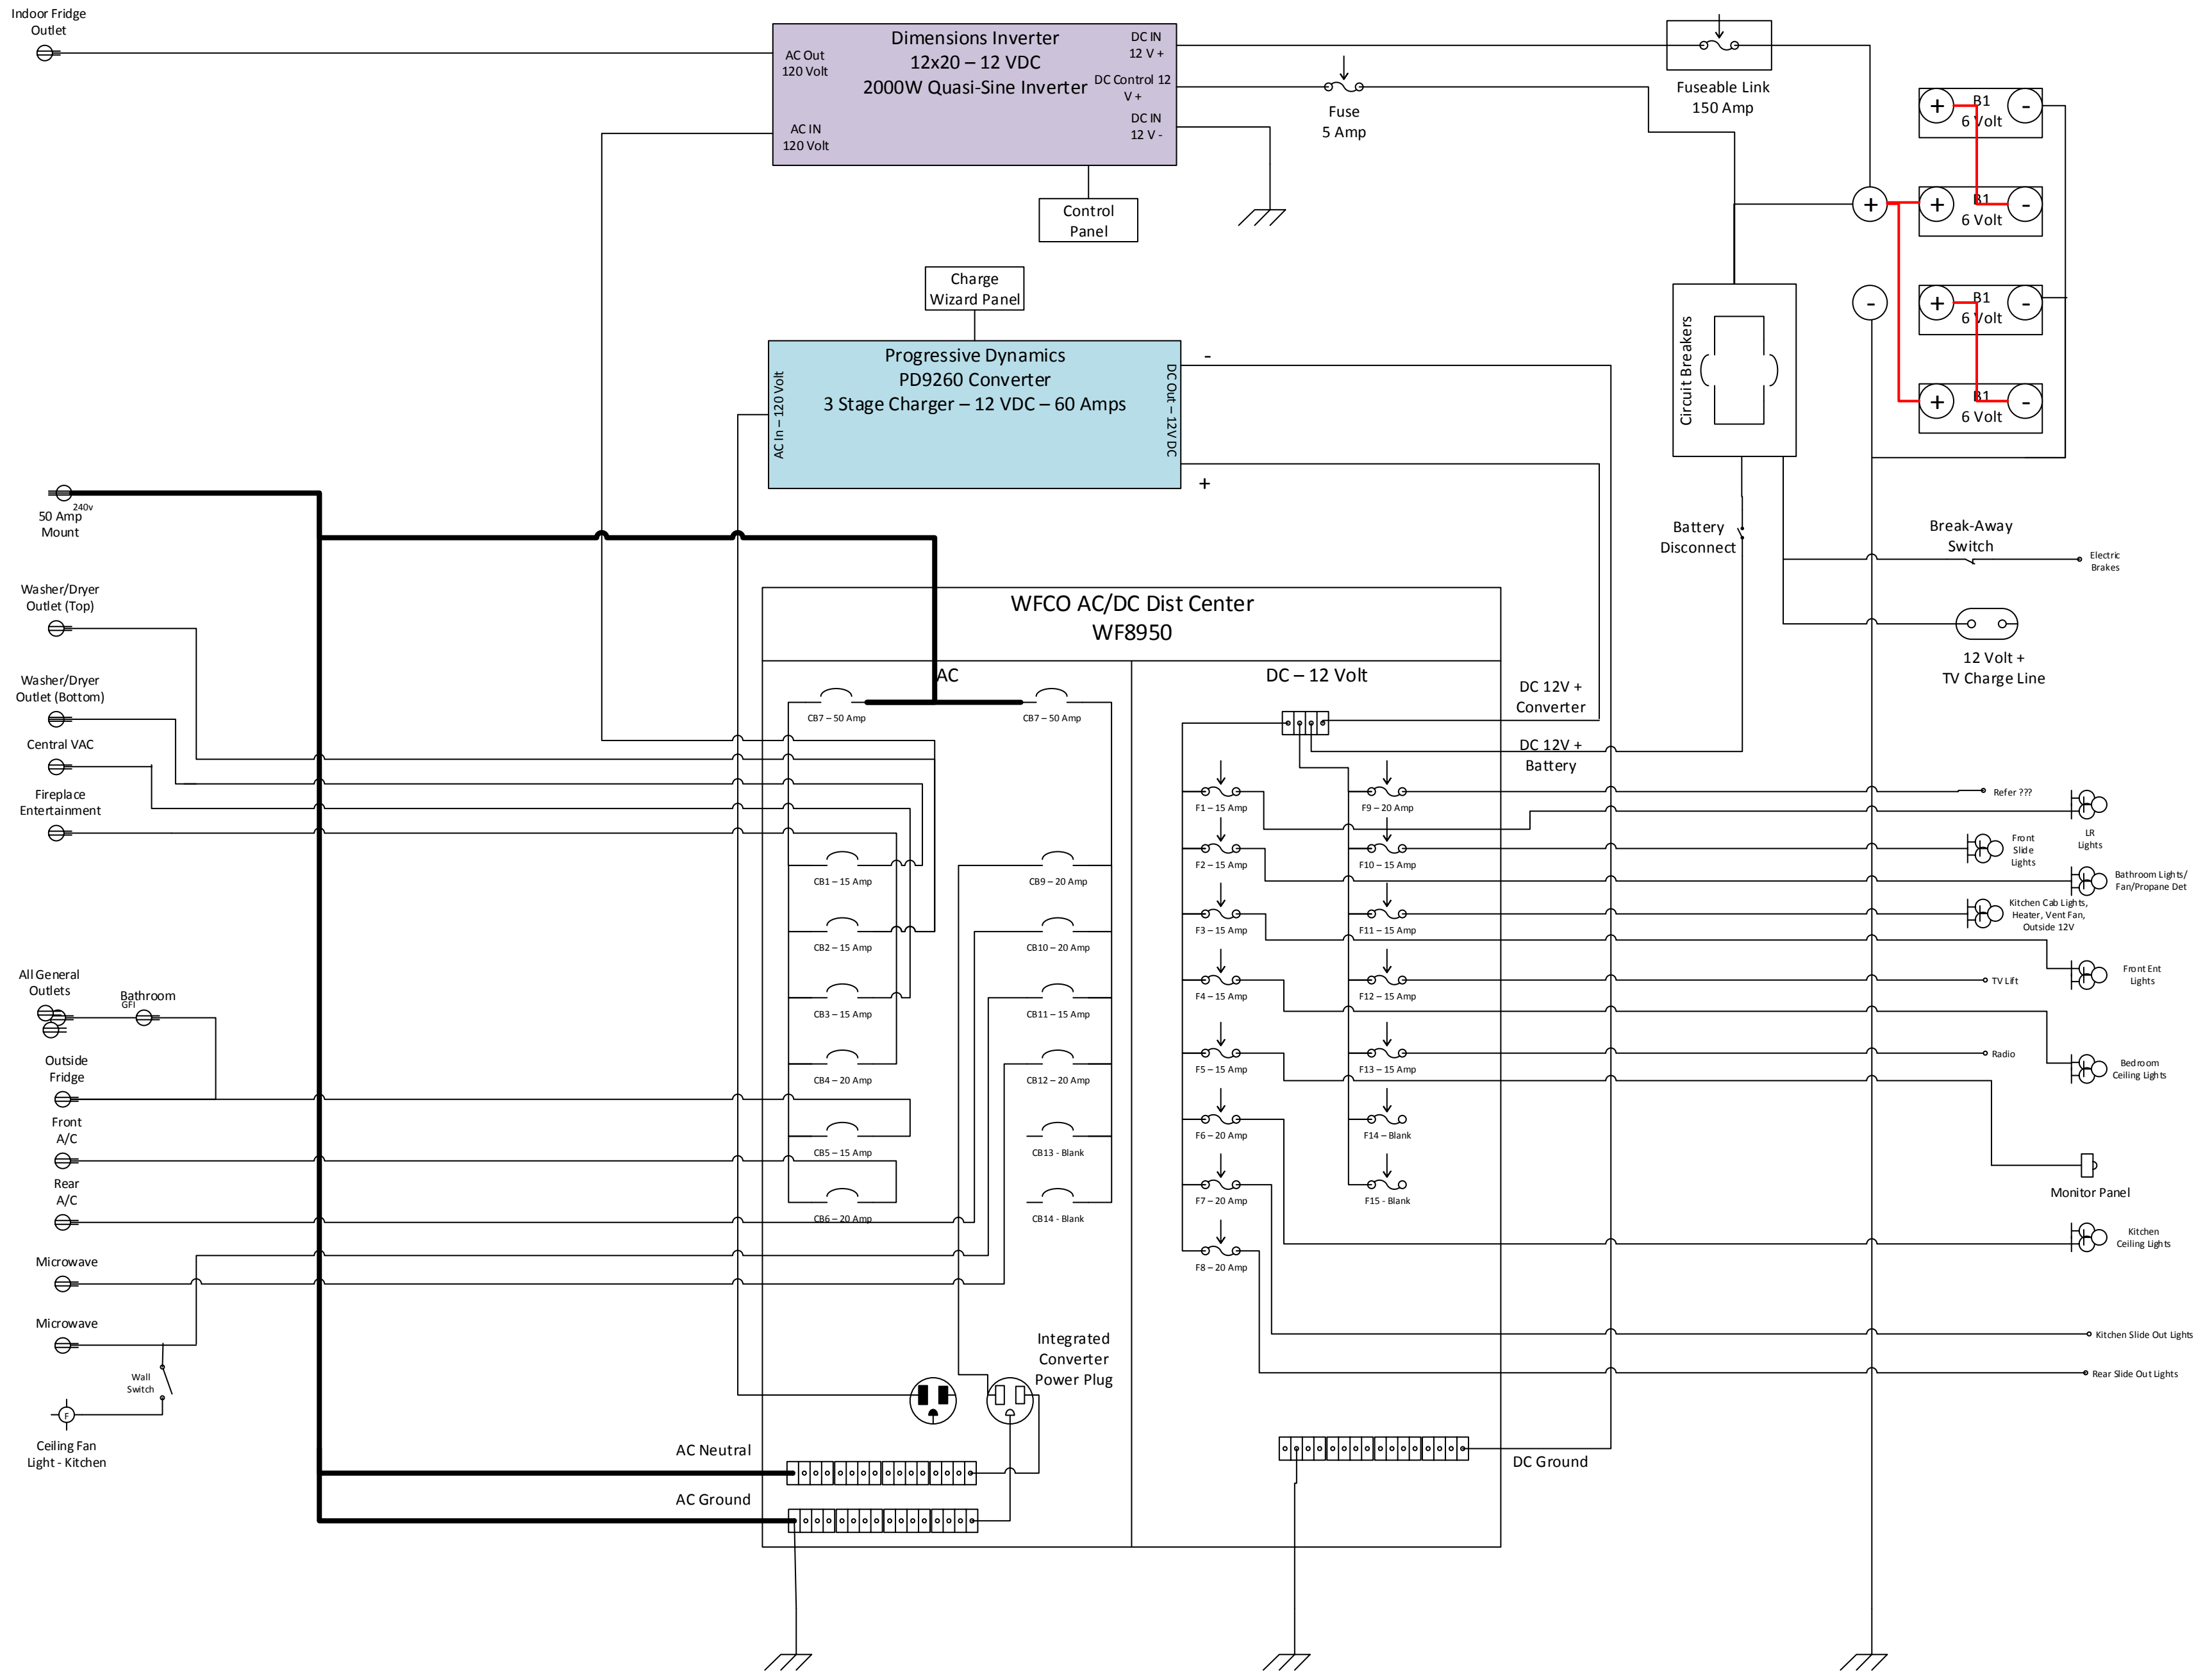

Electrical Diagram

12 Volt Fuse Listing

Fuse Number	Size (Amps)	Purpose
1	15	Living Room Ceiling Lights
2	15	Bathroom Lights, Fantastic Vent Fan, Propane Detector, Hall Light
3	15	Entertainment Center Lights
4	15	Bedroom Ceiling Lights
5	15	Monitor Panel
6	20	Kitchen Ceiling Lights
7	20	Kitchen Slide Light
8	20	Rear Slide Out Lights and Rear TV
9	20	Refer - Not Used
10	15	Front Slide Lights
11	15	Kitchen Counter Lights, Heater, Fantastic Vent Fan, Outside 12V TV
12	15	TV Lift
13	15	Radio
14	N/A	Not Used
15	N/A	Not used

Issues:
 Entry/Porch/Step Lights
 Baggage Lights
 Slide Controls (Direct from Bat)
 Outside Scare Lights

SIZE	FSCM NO	DWG NO	REV
SCALE	1 : 1	SHEET	2 OF 8

110 Circuit Breaker Listing

Fuse Number	Size (Amps)	Purpose
1	15	Washer Plug (Bottom)
2	15	Dryer Plug (Top) - Inverter/Fridge (Inside)
3	15	Central Vac
4	20	Fireplace - Entertainment Center
5	15	GFI - All Plugs
6	20	Front A/C
7	50	Main Breaker
8	50	Main Breaker
9	20	Power Converter (PD9260)
10	20	Rear A/C
11	15	Water Heater - Ceiling Fan
12	20	Microwave
13	N/A	Not Used
14	N/A	Not Used

SIZE	FSCM NO	DWG NO	REV
SCALE	1 : 1	SHEET	3 OF 8

WFCO Dist. Panel

SIZE	FSCM NO	DWG NO	REV
SCALE	1 : 1	SHEET	4 OF 8

Tow Vehicle/Trailer Connector

SIZE	FSCM NO	DWG NO	REV
SCALE	1 : 1	SHEET	5 OF 8

Lippert Level UP Systems