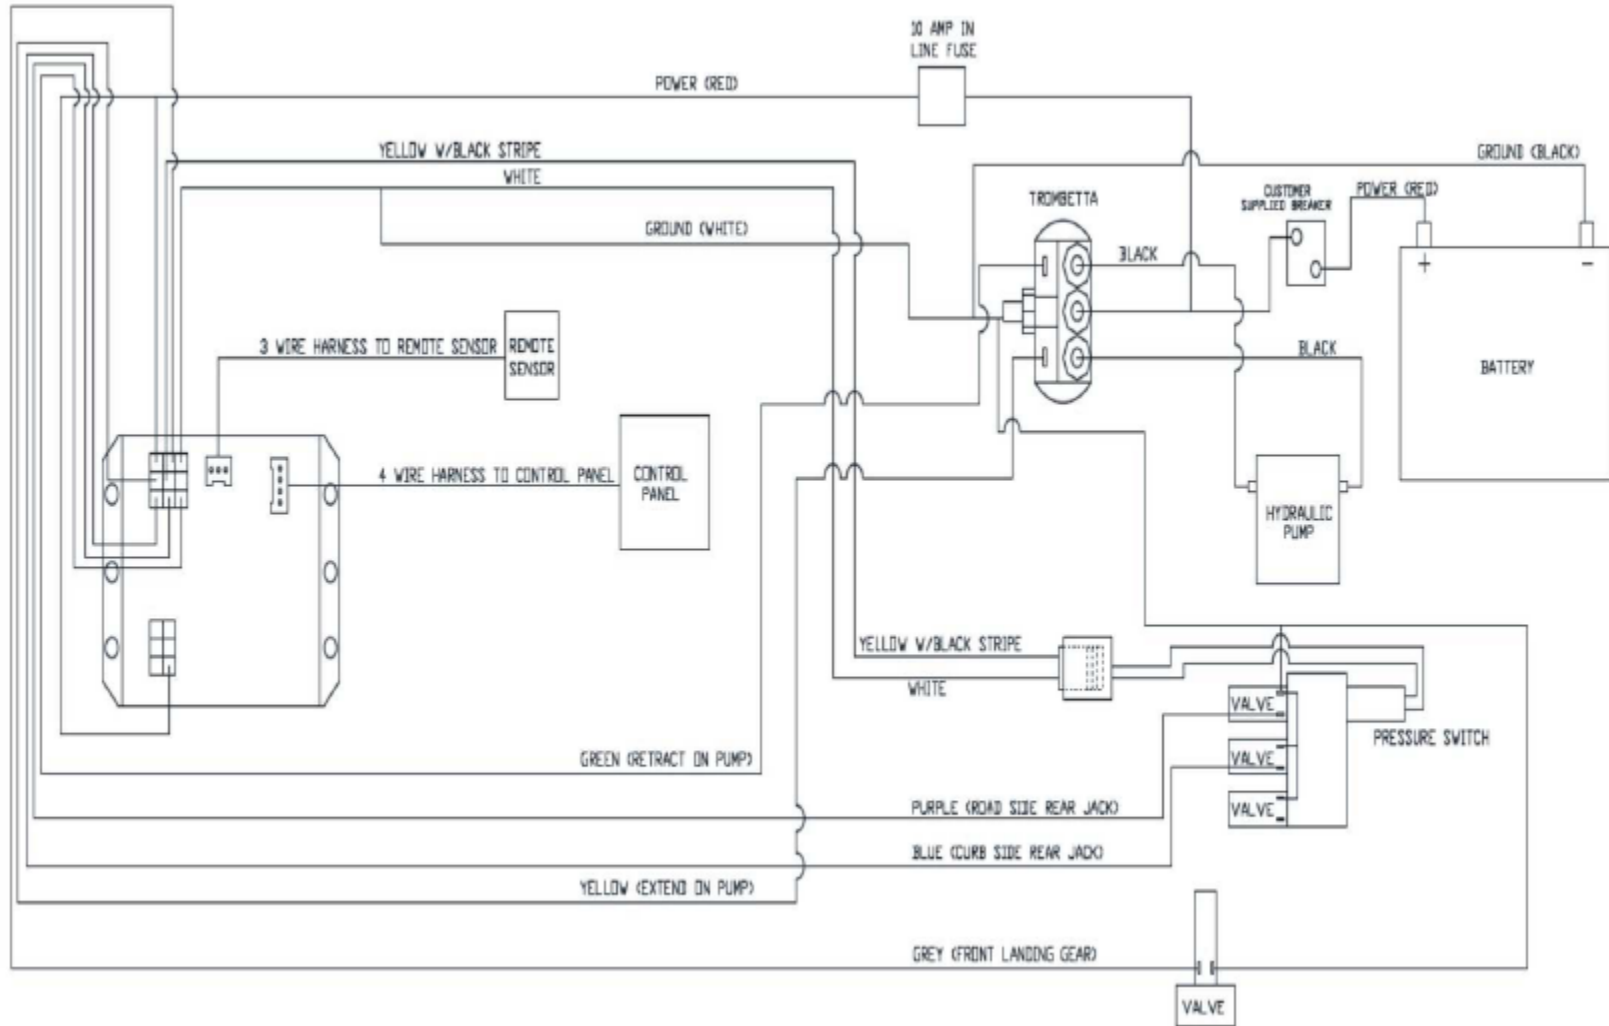

SIZE	FSCM NO	DWG NO	REV
SCALE	1 : 1	SHEET	3 OF 8

WFCO Dist. Panel

SIZE	FSCM NO	DWG NO	REV
SCALE	1 : 1	SHEET	4 OF 8

Tow Vehicle/Trailer Connector

SIZE	FSCM NO	DWG NO	REV
SCALE	1 : 1	SHEET	5 OF 8

Lippert Level UP Systems

SIZE	FSCM NO	DWG NO	REV
SCALE	1 : 1	SHEET	6 OF 8

Indoor Lighting and Electrical

- Surface Mounted LED Lights
 - Fantastic-Vent Fans
 - Ceiling Fan w/Light (110)
 - Switch Locations
 - Outlets – 110 Unless Specified
- 1 Fantastic-Vent Thermostat
 - 2 Dometic 2-Zone Thermostat (Heat & A/C)
 - 3 Fantastic-Vent Thermostat

SIZE	FSCM NO	DWG NO	RFV
SCALE	1 : 1	SHEET	7 OF 8

Outdoor Lights and Plugs

				⊗
SIZE	FSCM NO	DWG NO	RFV	
SCALE	1 : 1	SHEET	8 OF 8	